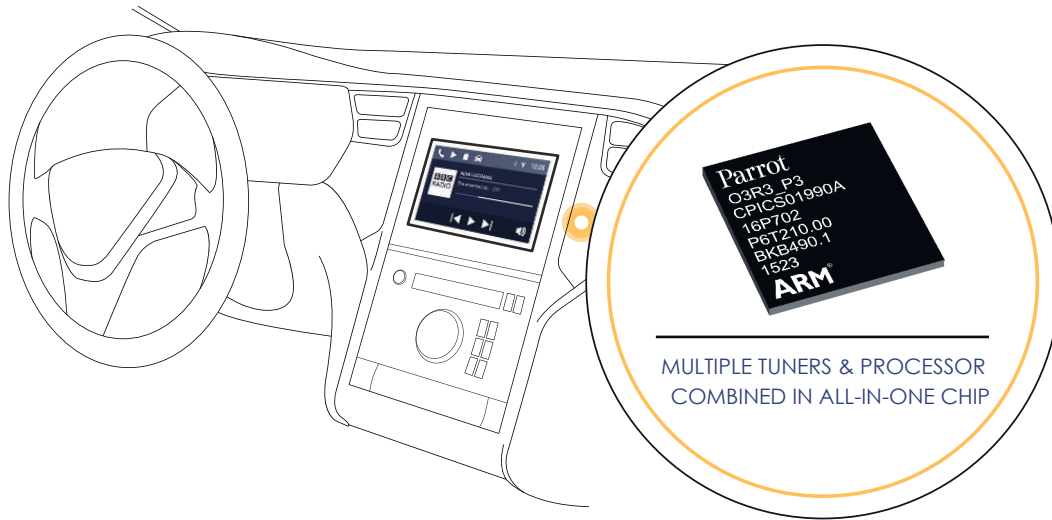

FEATURES

CPU

Cortex-A5 @ 600 MHz
DDR3 & NAND flash
Linux capable

WORLDWIDE RADIO

AM, FM, DAB, DAB+, DMB,
DVB-T2 Lite, DRM, DRM+,
HD-Radio*
*requires DTS agreements

MULTIPLE TUNERS

3 FM tuners (phase diversity &
background scan)
2 DAB

SOFTWARE DEFINED RADIO

DSP-based programmable
demodulation

PERIPHERAL INTERFACE

SDIO, SPI
Audio in & out
PCM, UART (BT interface)

ADVANCED AUDIO PROCESSING

Equalizer & audio FX,
AEC & NR

RADIO STACK

Station list management
Seamless FM-FM &
FM-DAB handover

BGA PACKAGE

14 mm x 14 mm
AEC-Q100

VEHICLE INTERFACE

Ethernet AVB,
CAN & USB